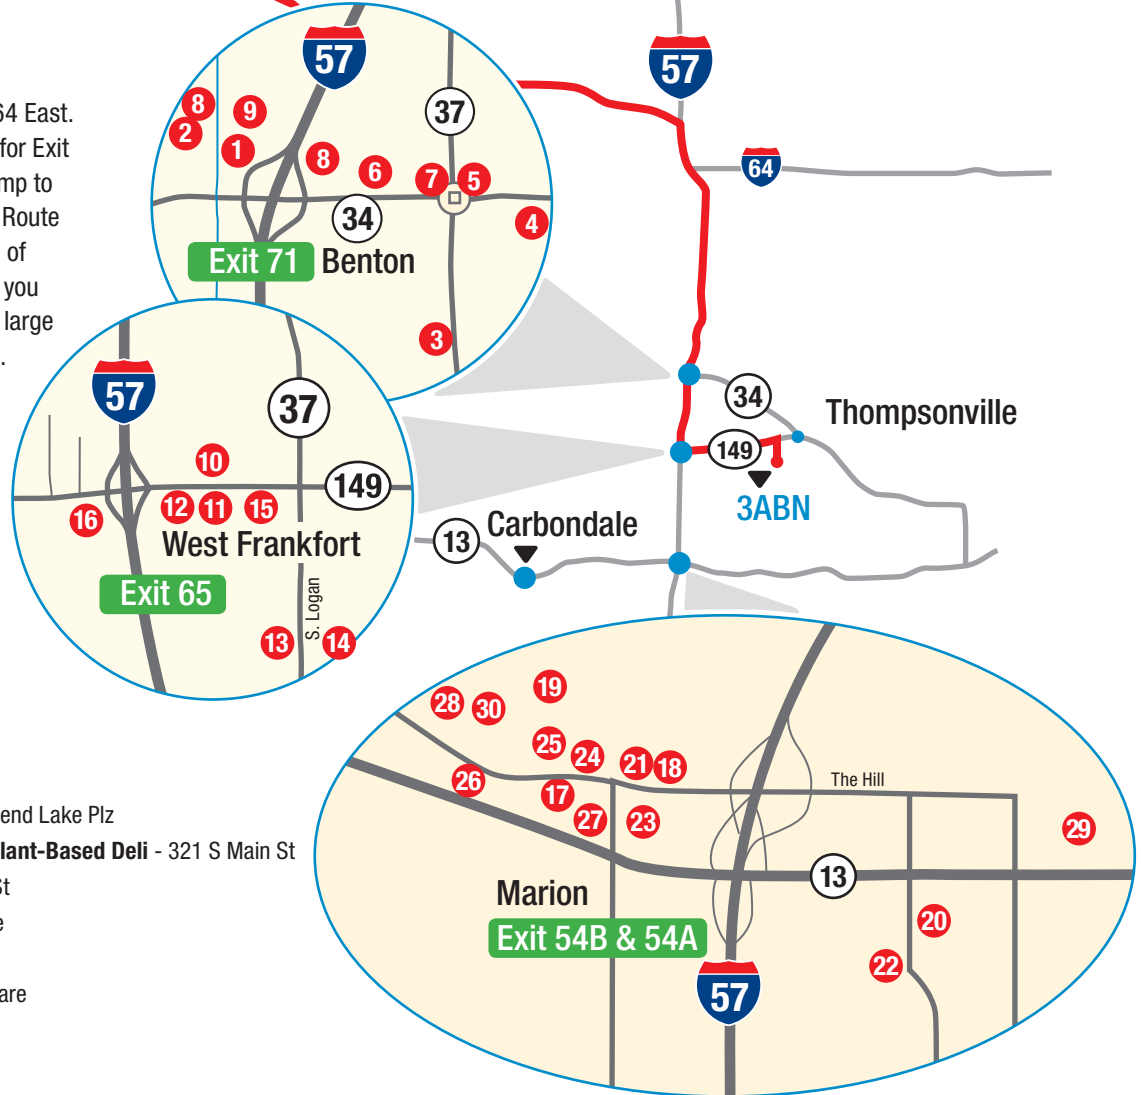

## West Frankfort

- 10 China Star - 705 W Main St
- 11 Don Luna Mexican - 1012 W Main St
- 12 La Fiesta Mexican - 1402 W Main St
- 13 Papa John's Pizza - 719 S Logan St
- 14 Papa John's Pizza - 719 S Logan St
- 15 Subway - 610 W Main St

### Grocery Store:

- 16 Kroger - 10 W Frankfort Plaza

Also available - Hardees, McDonald's, Long John Silver's, Sonic, Taco Bell

## Marion

- 17 Applebees - 2712 W Deyoung St
- 18 Culver's - 2605 Blue Heron Dr
- 19 Don Sol Mexican Grill - 2406 Williamson Cty Pkwy
- 20 Fazoli's - 1135 N Carbon St
- 21 IHOP - 2607 Blue Heron Dr
- 22 La Fiesta Mexican - 1000 N Carbon St
- 23 Logan's Roadhouse - 1305 Halfway Rd
- 24 McAlister's Deli - 2704 17th St Suite A
- 25 Mr. Koolz Frozen Yogurt - 2402 Williamson Cty Pkwy
- 26 O'Charley's - 2808 W Deyoung St
- 27 Panera Bread - 2704 W Deyoung St
- 28 Thai-D - 2801 Civic Cir Blvd

### Grocery Stores:

- 29 Kroger - 1704 W Deyoung St
  - 30 Walmart - 2802 Outer Road Dr
- Also available - McDonald's, Taco Bell, Sonic, Jimmy John's, Wendy's, Burger King, Arby's

618-627-4651

Visit us online at 3ABN.tv