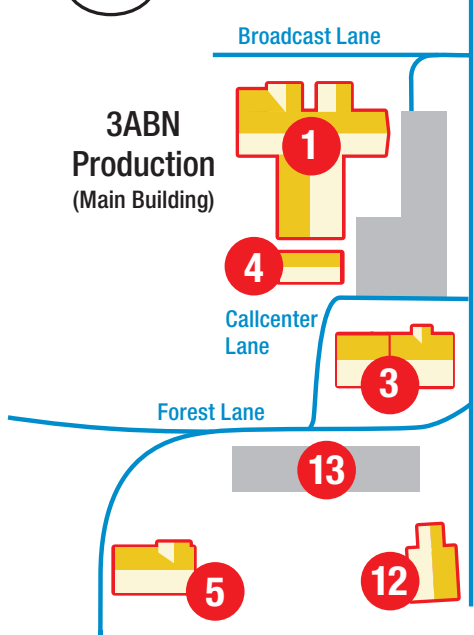

3ABN CAMPUS MAP

3ABN Locations

- **1** 3ABN Production Center - Studio A, Studio B, Radio
- **2** Worship Center - Studio D (Kids Time Studio), Worship Center Apartment, Thompsonville SDA Church
- **3** 3ABN Call Center
- **4** Donation Center
- **5** 3ABN Sound Center
- **6** School/Gym
- **7** Guest Rooms D13, D14, D15
  3865 Angel Ln
- **8** Guest Rooms A16, A17
  3927 Angel Ln
- **9** Guest Rooms A0-A7,
  3993 Angel Ln
- **10** 3ABN Planned Giving
  Lower Level-Guest Rooms C11, C12
  Angel Ln (Entrance)
- **11** Junior Academy
- **12** Guest Rooms B8, B9
  3189 Charley Good Rd
- **13** RV Parking area
- **14** RV Parking with Bath House
- **15** Pavillion/Picnic area
- **16** Camping area

Thompsonville

- **17** Post Office
- **18** Payne Service Center
  (gas and convenience store)
- **19** Southern Illinois Bank
- **20** Dollar General